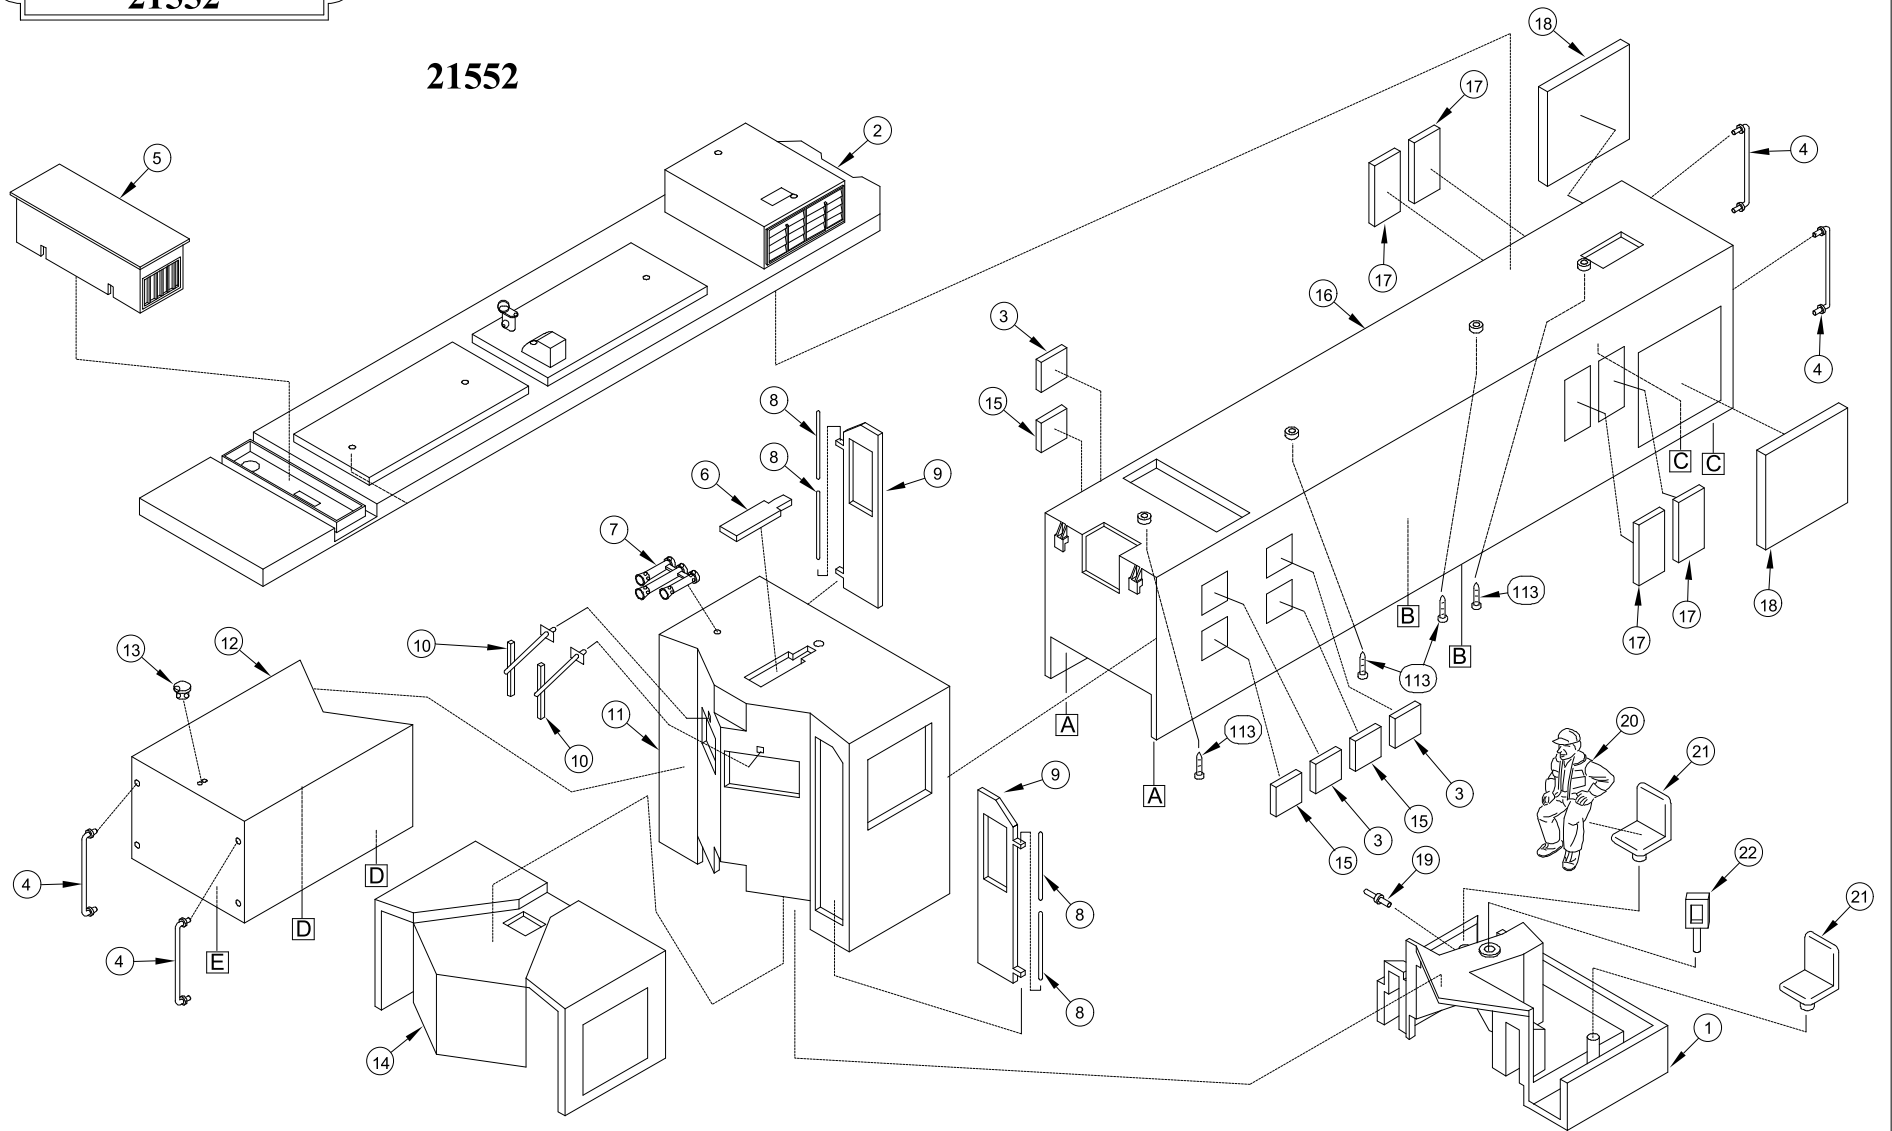

20560 21562
21552

21552